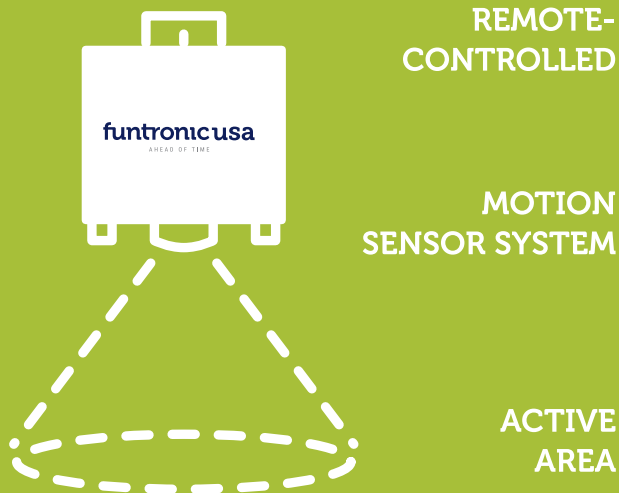

The Funtronic REH Funtronic Floor is an innovative interactive device (floor or table). It includes exercises, games and physical activities intended for the rehabilitation of children. It is a rehabilitation aid aimed at improving concentration, hand-eye coordination and encouraging participation. Turn an ordinary floor or table in to a multimedia arena, incorporating amazing adventures into rehabilitation at the same time

Funtronic Floor is dedicated to children with disabilities such as:

- 💡 autism,
- 💡 cerebral palsy,
- 💡 mental impairment,
- 💡 ADHD,
- 💡 concentration and attention deficit disorder,
- 💡 cognitive development disorder.

User-friendly – one remote control and hands and feet